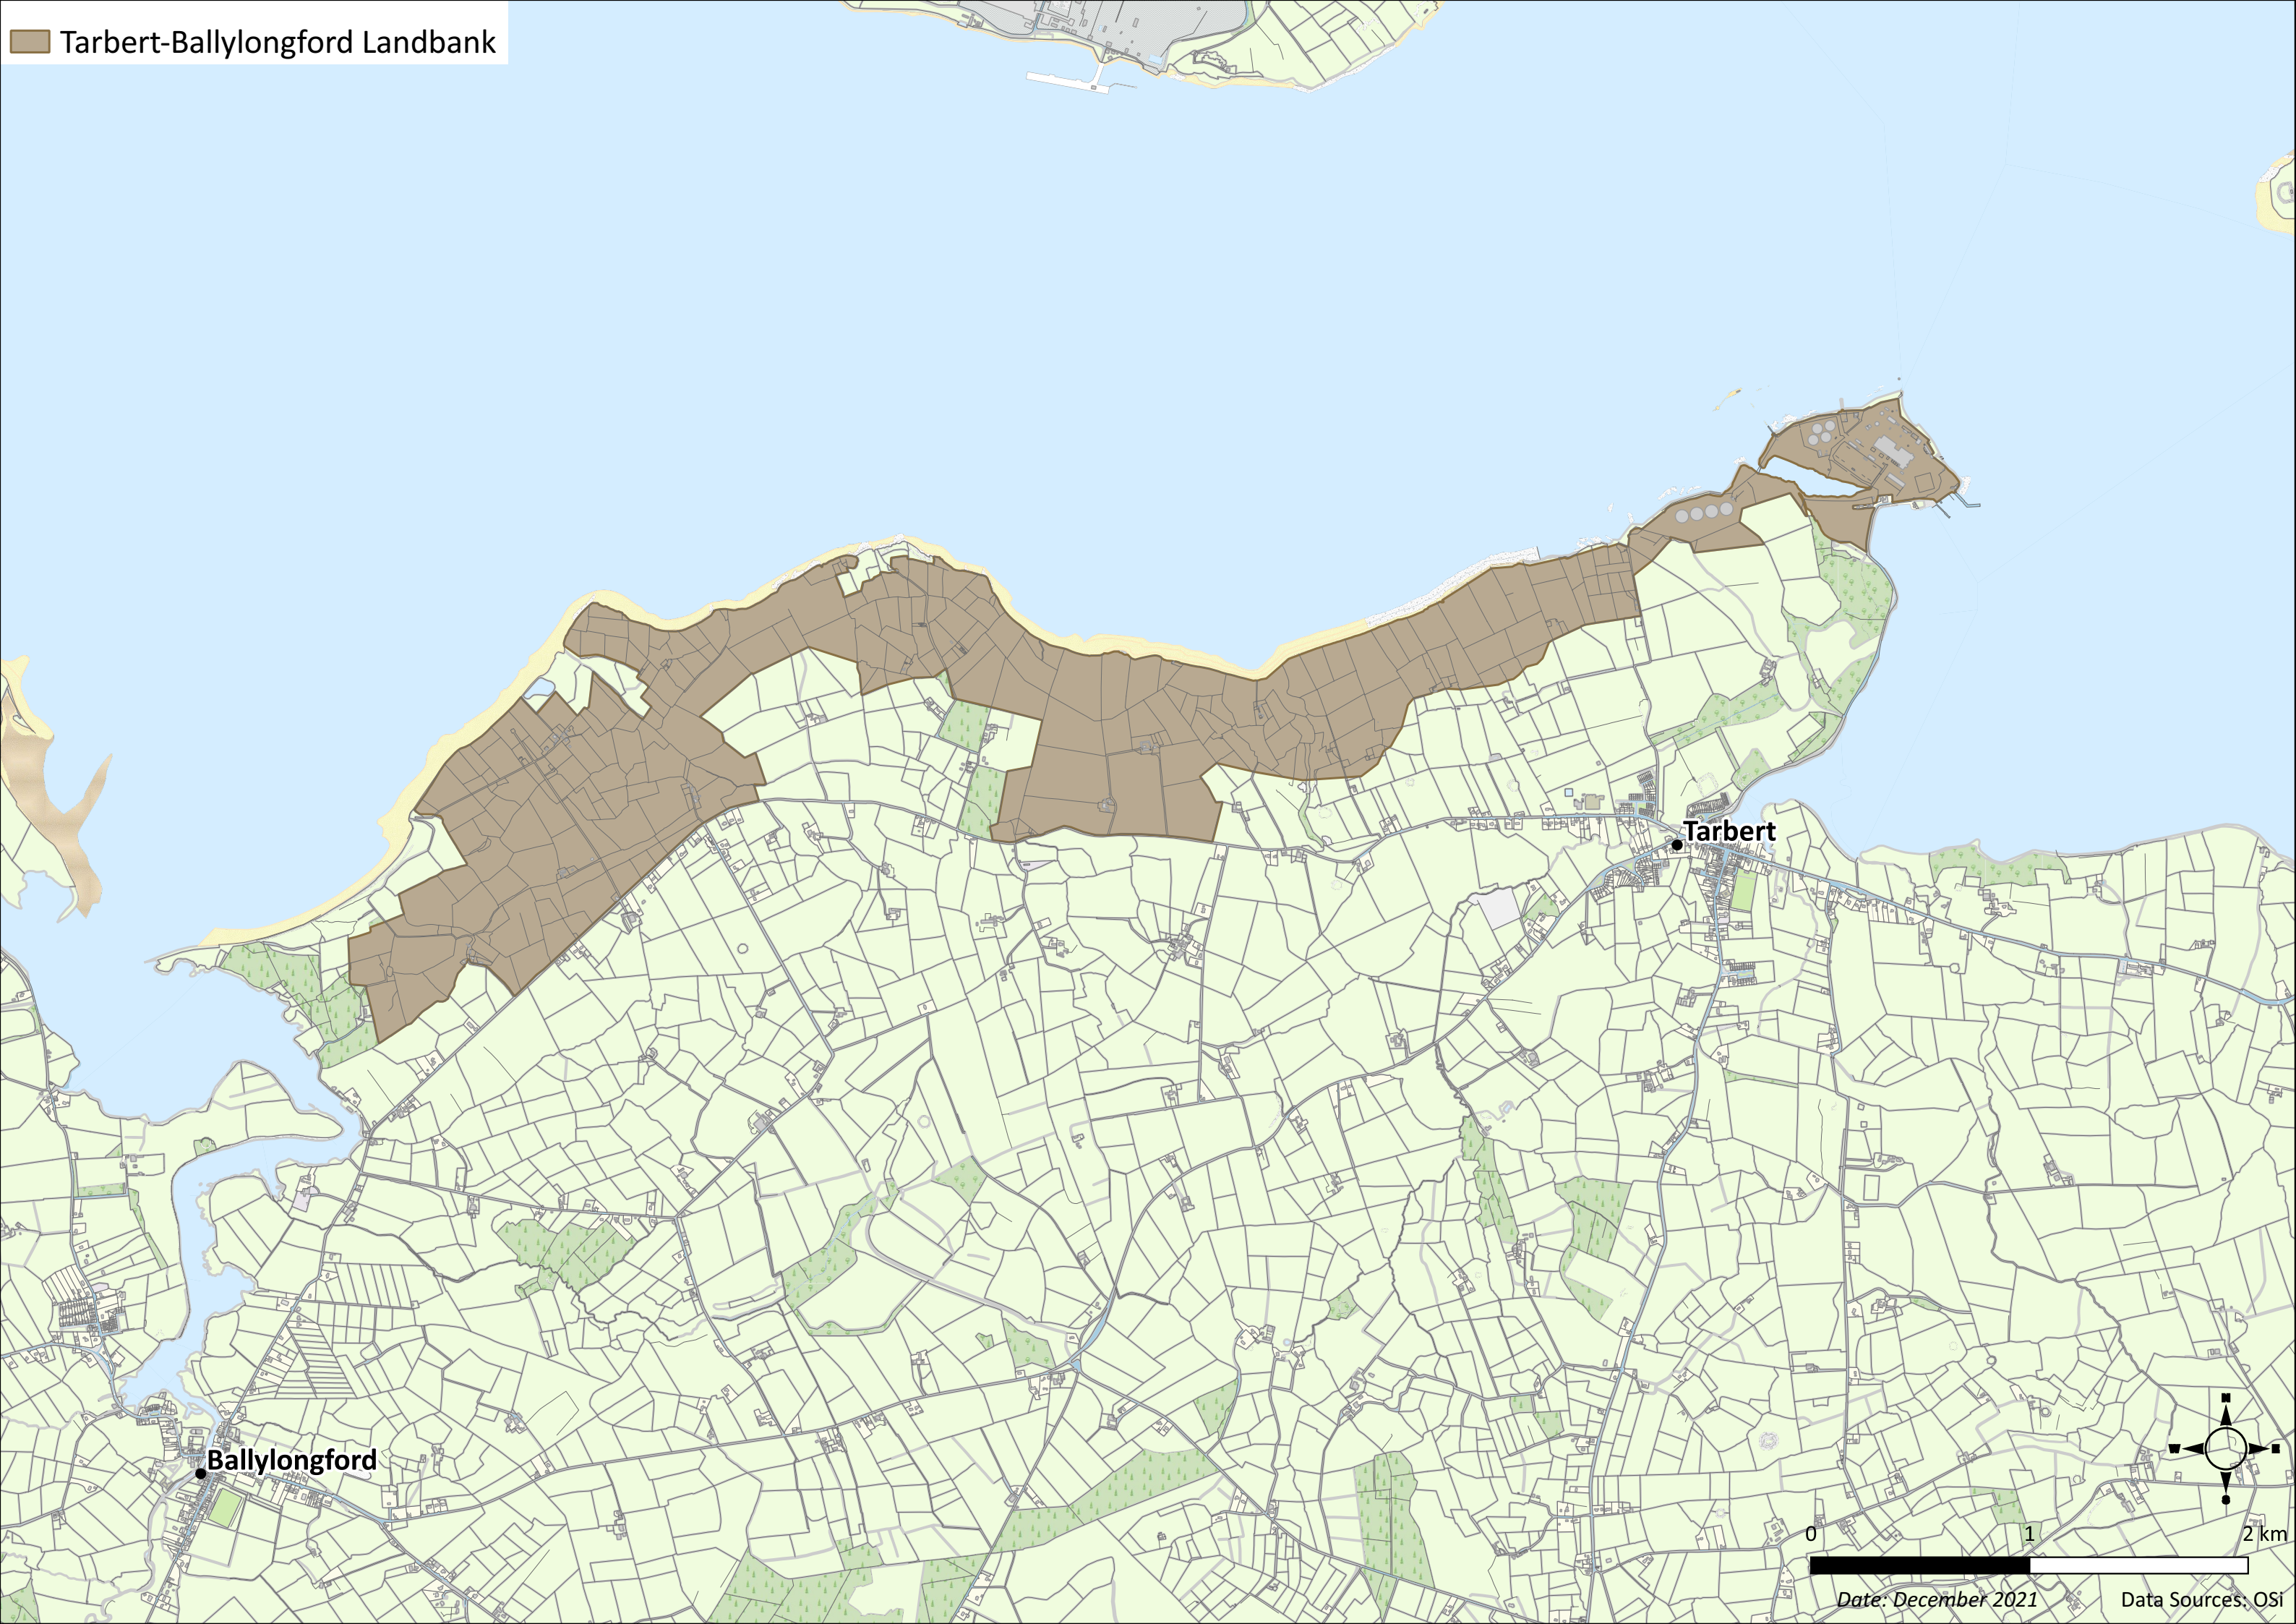

Tarbert-Ballylongford Landbank

Ballylongford

Tarbert

0 1 2 km

Date: December 2021

Data Sources: OSI