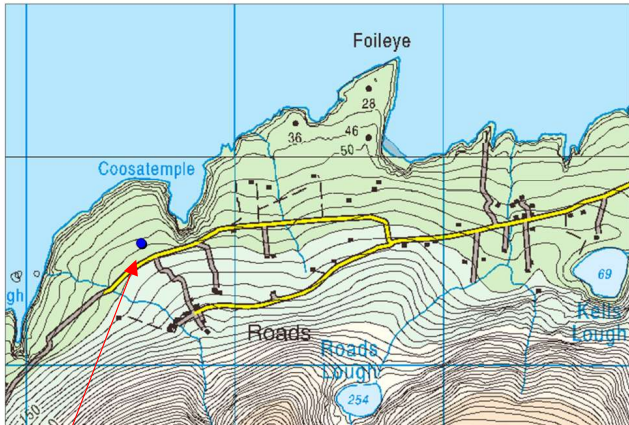

Address: Foil Eye

Description: Lookout Post 83

Special Interest: Historical, Social

Appraisal: This lookout post was one of a network of 83 lookout posts established around the coast of Ireland to monitor shipping and aircraft movements. Often these locations were accompanied by a white sign showing Eire to inform aircraft pilots that they were flying above neutral Ireland. This structure is an important part of the social history of County Kerry and its contribution to the county's built heritage merits inclusion on the RPS.

Location Maps (not to scale)

Site

Site