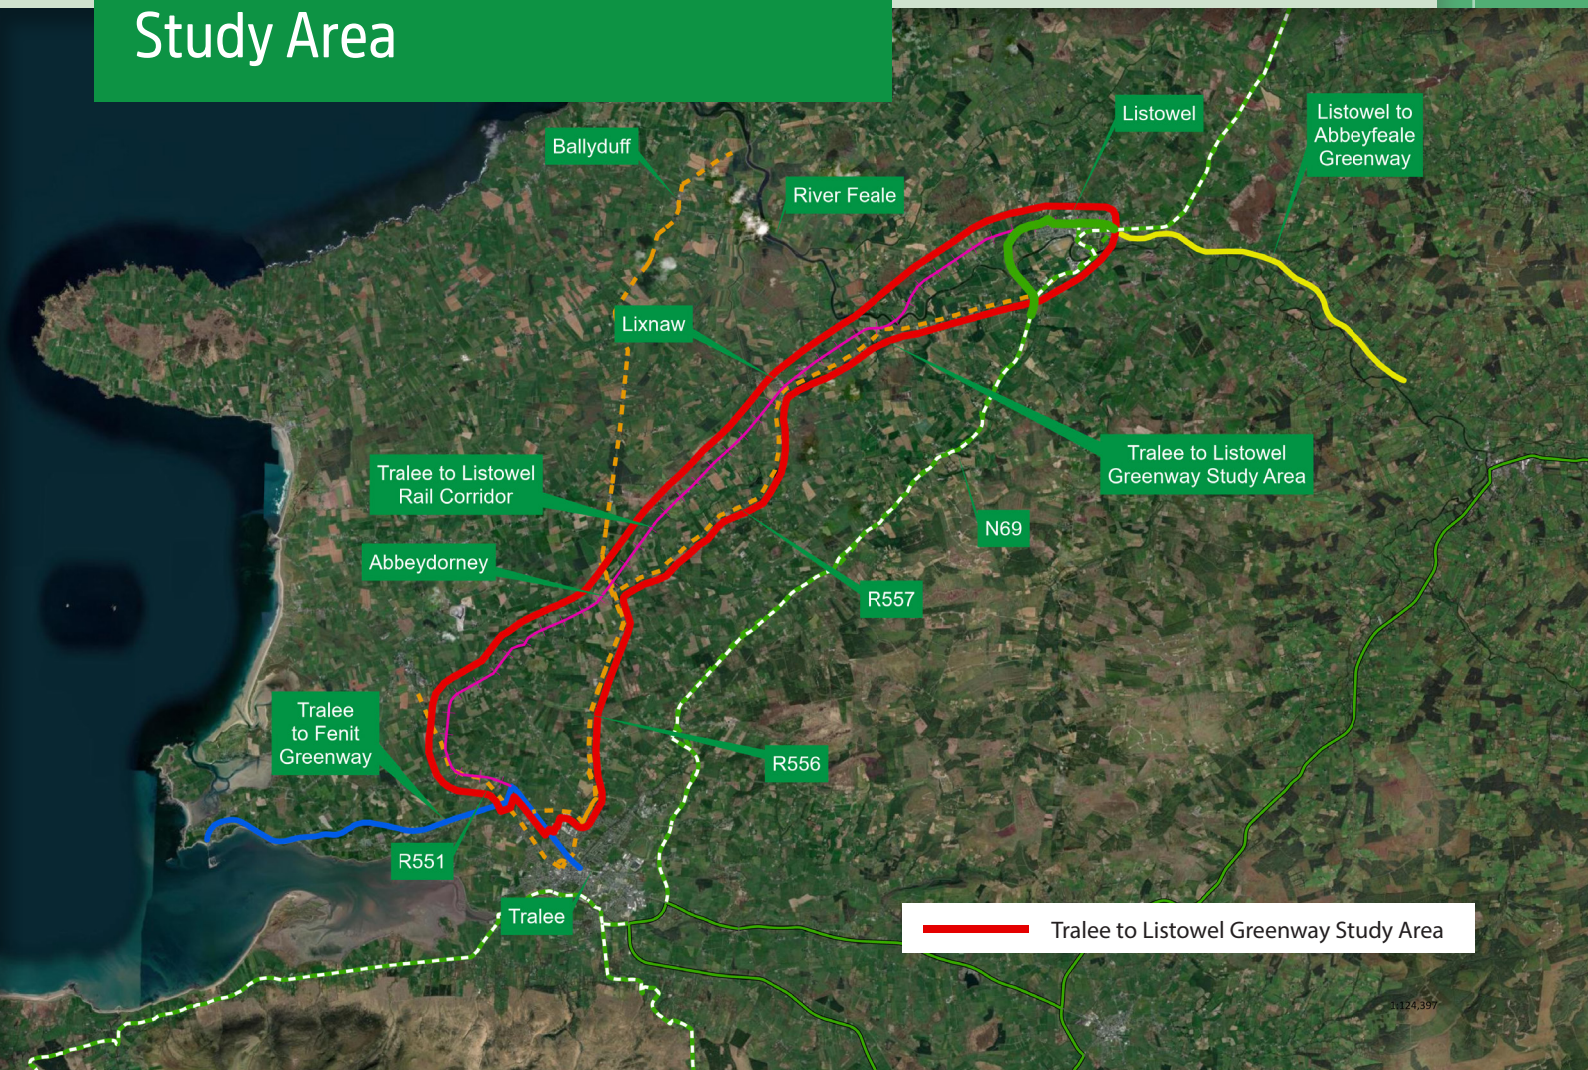

This information will inform the development of route options.

NOTICE

We would like to hear your views on the proposed Greenway by Wednesday 31st January 2024.

Two further Public Consultations are expected to take place in 2024, to present proposed route options before presentation of the Preferred Option.

Tralee to Listowel Greenway Study Area

What's Being Proposed

It is expected that the proposed **Tralee to Listowel Greenway** will connect to the Tralee to Fenit Greenway and the Listowel to Abbeyfeale Greenway.

The **Tralee to Listowel Greenway** is expected to be approximately 28-30km in length and aims to create a sustainable transport link between the towns of Tralee and Listowel, and the villages of Abbeydorney and Lixnaw.